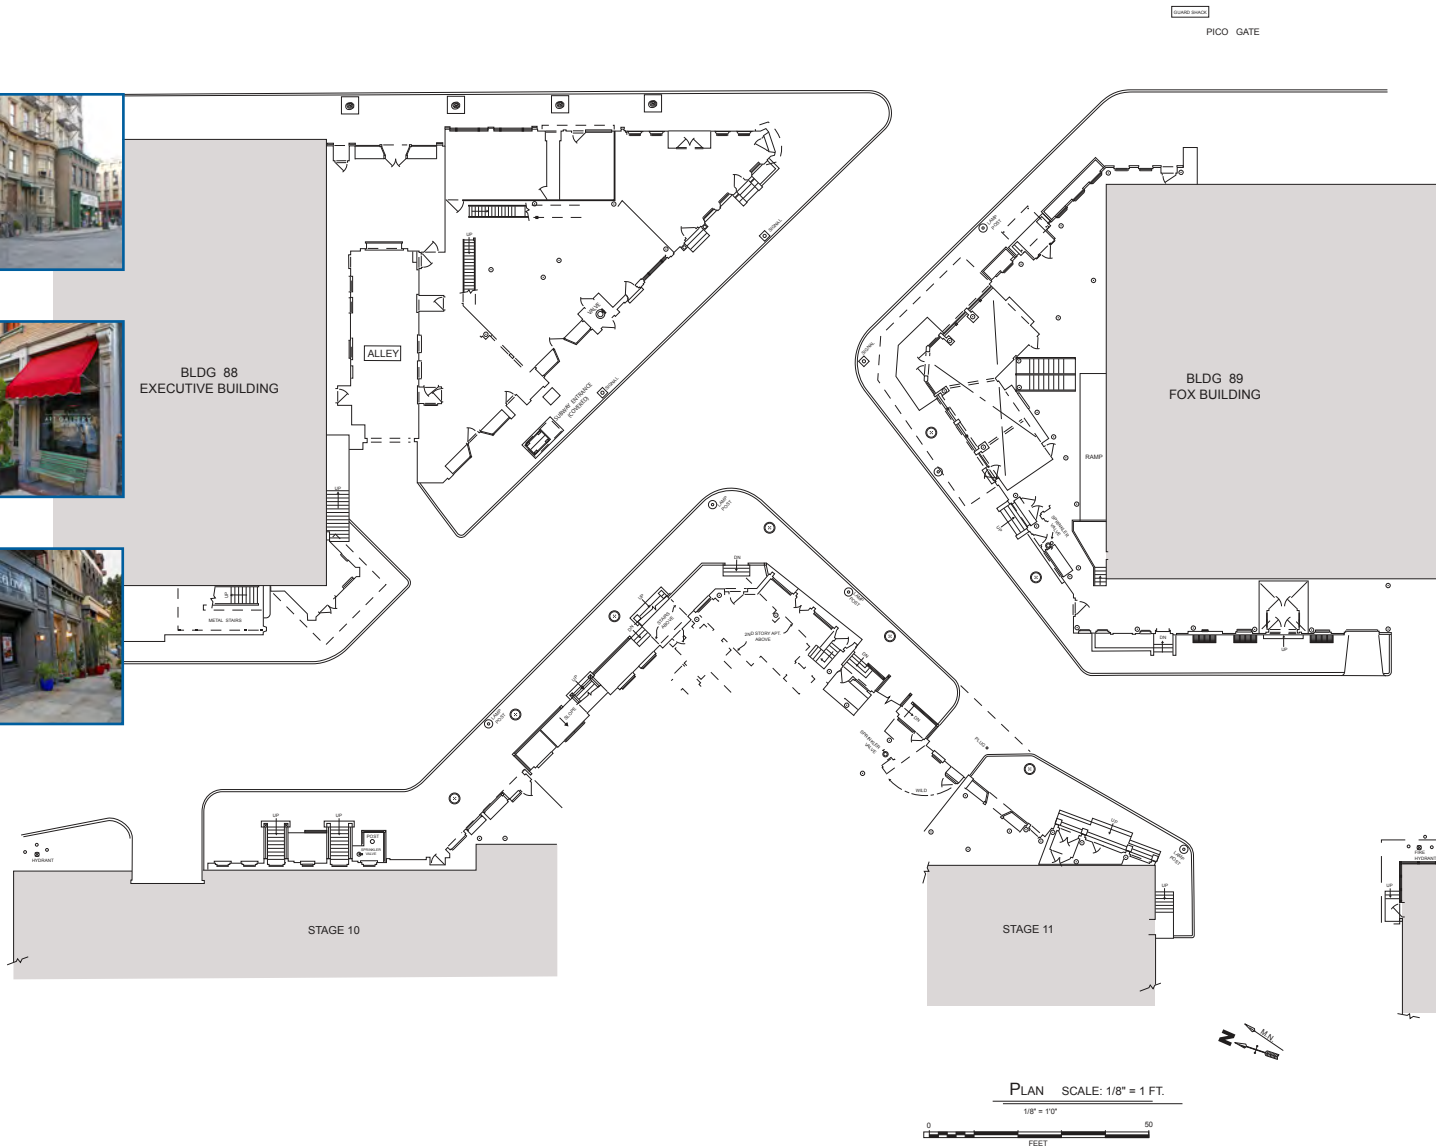

NEW YORK STREET

STREET SIZE:
Approx. 750 total linear feet

SPECIAL FEATURES:
25 unique store fronts
(4 stories)

City alley

3-way intersection with functional
traffic lights and crosswalks

Theater marque with entrance

Interior practical sets

ELECTRICAL:

A.C. Prod. Lighting: power distributed
to 4 locations, each providing:

400/1200 amps
120/208 volts

SET DRESSING AVAILABLE

Downloadable PDF available at
www.foxstudiolot.com/stage