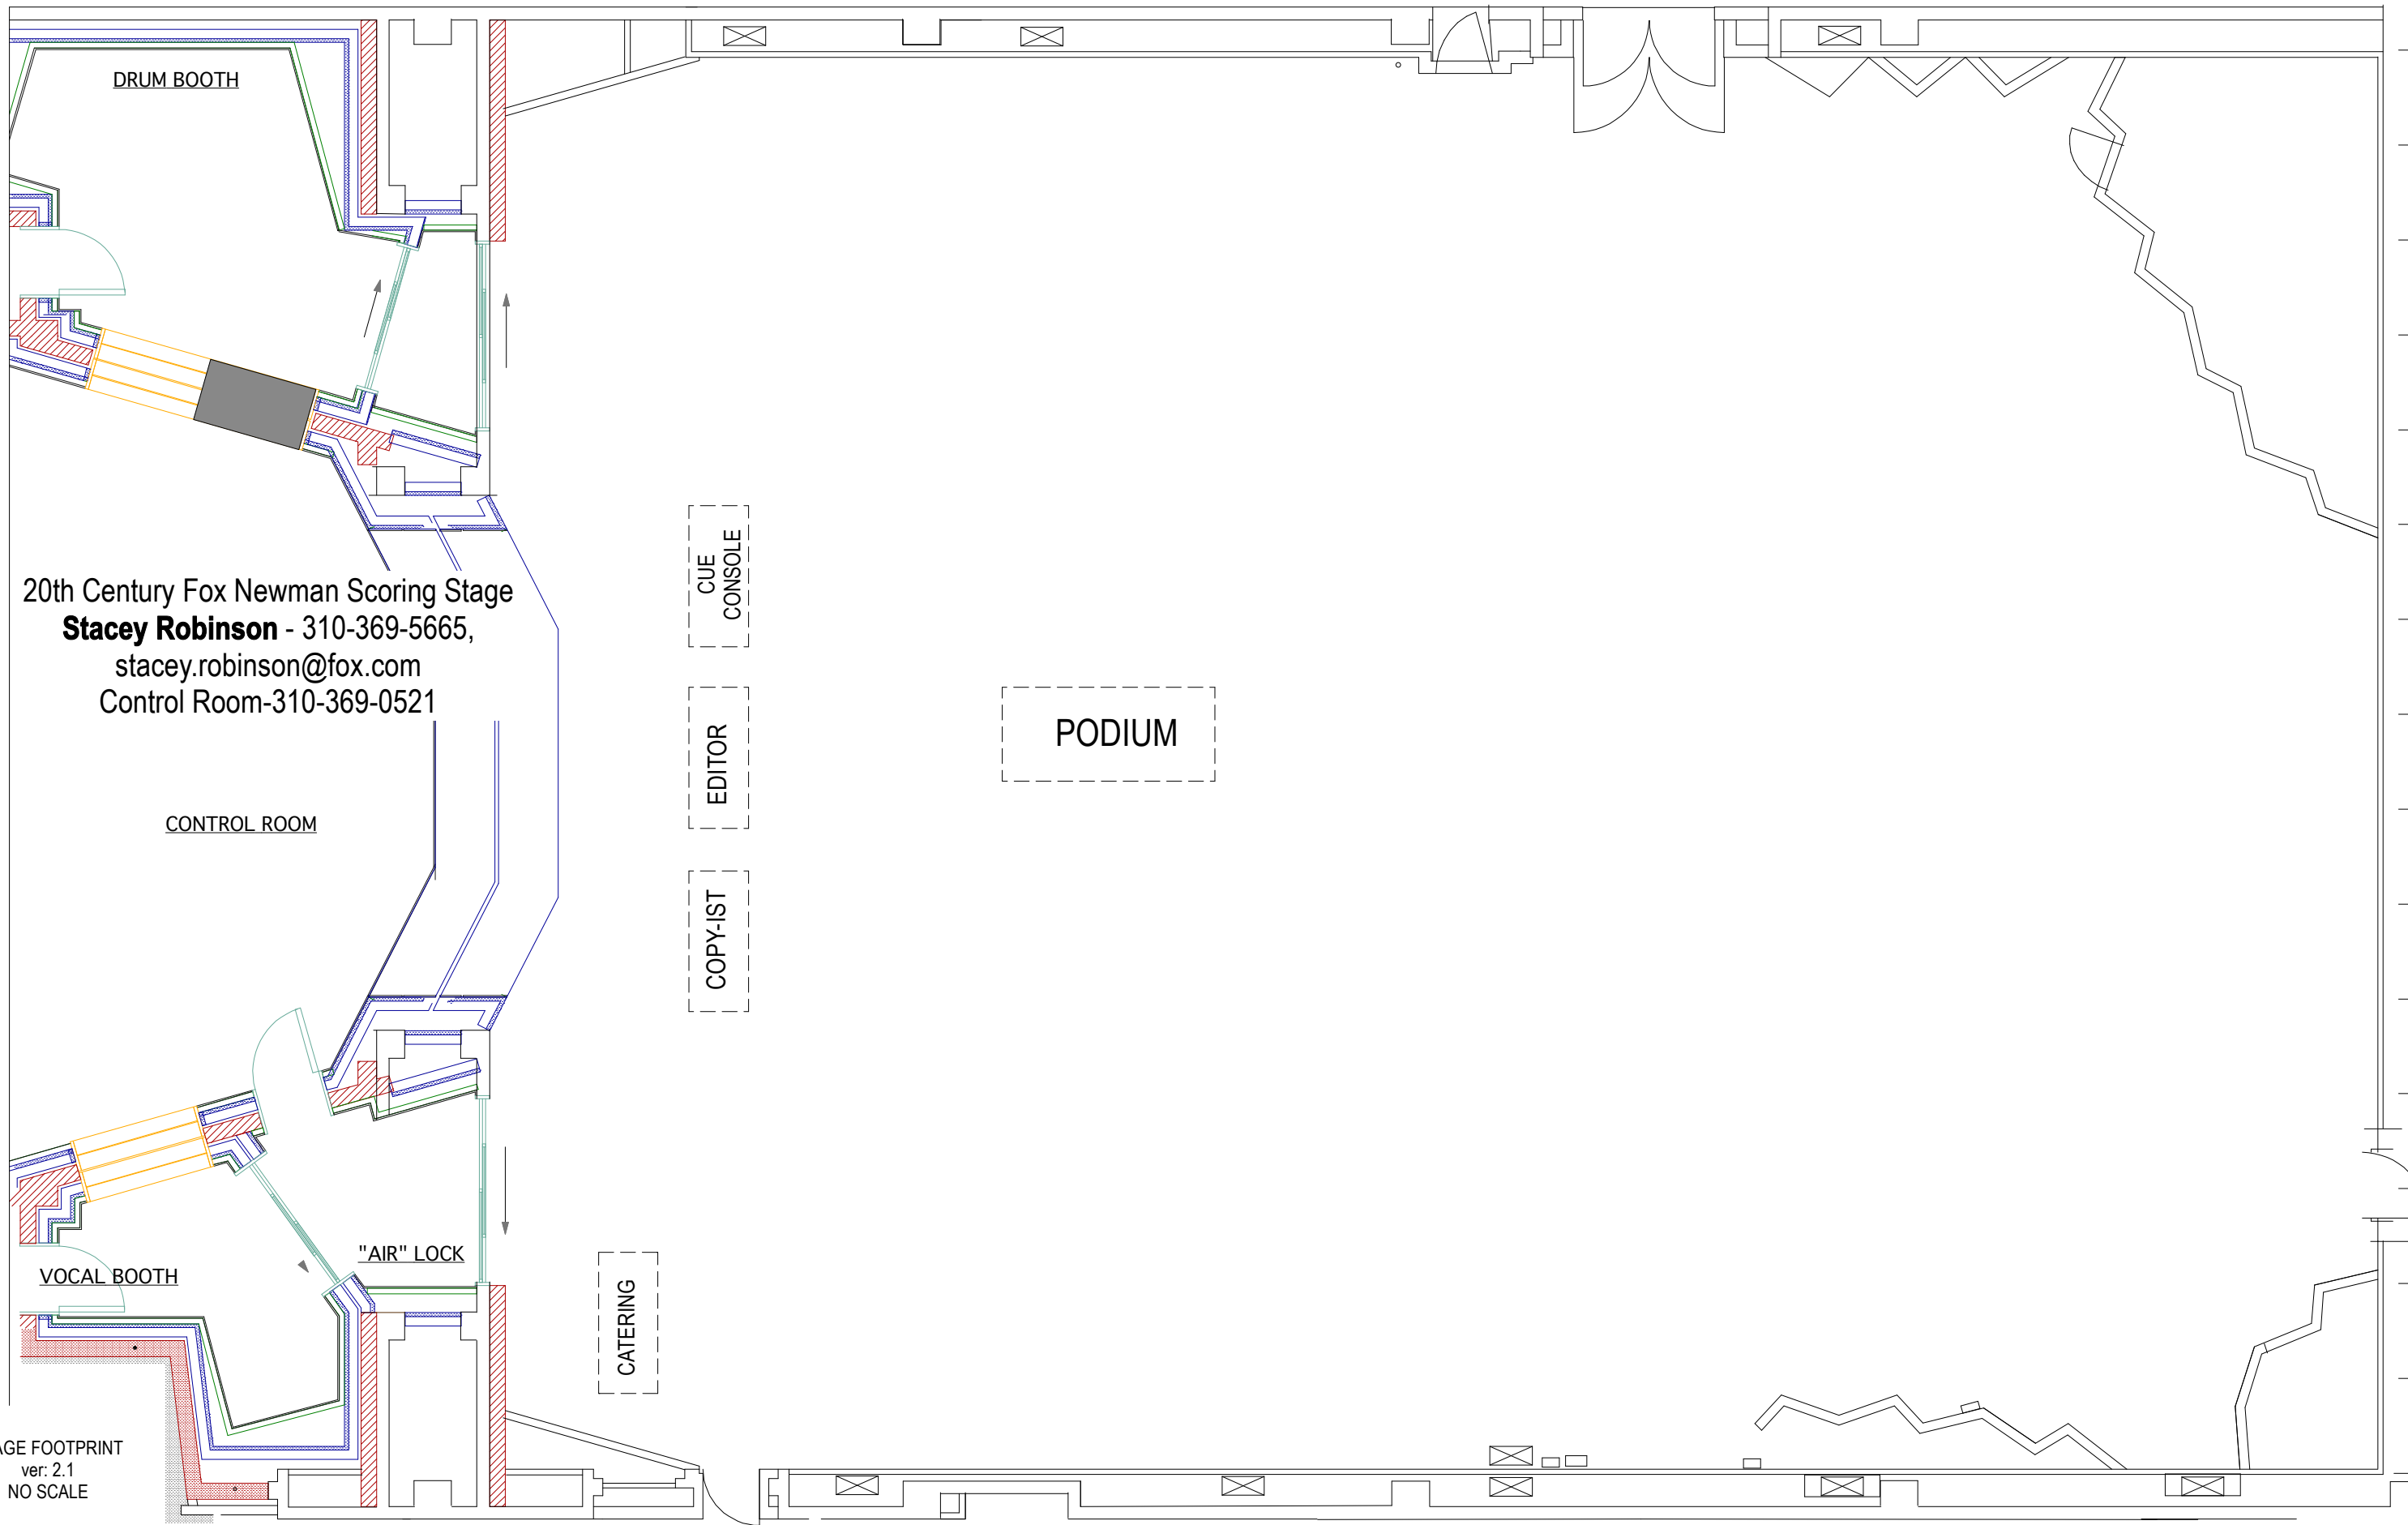

97ft x 75ft

20th Century Fox Newman Scoring Stage
Stacey Robinson - 310-369-5665,
stacey.robinson@fox.com
Control Room-310-369-0521

STAGE FOOTPRINT
ver: 2.1
NO SCALE

UPDATED-15 Sept 2017