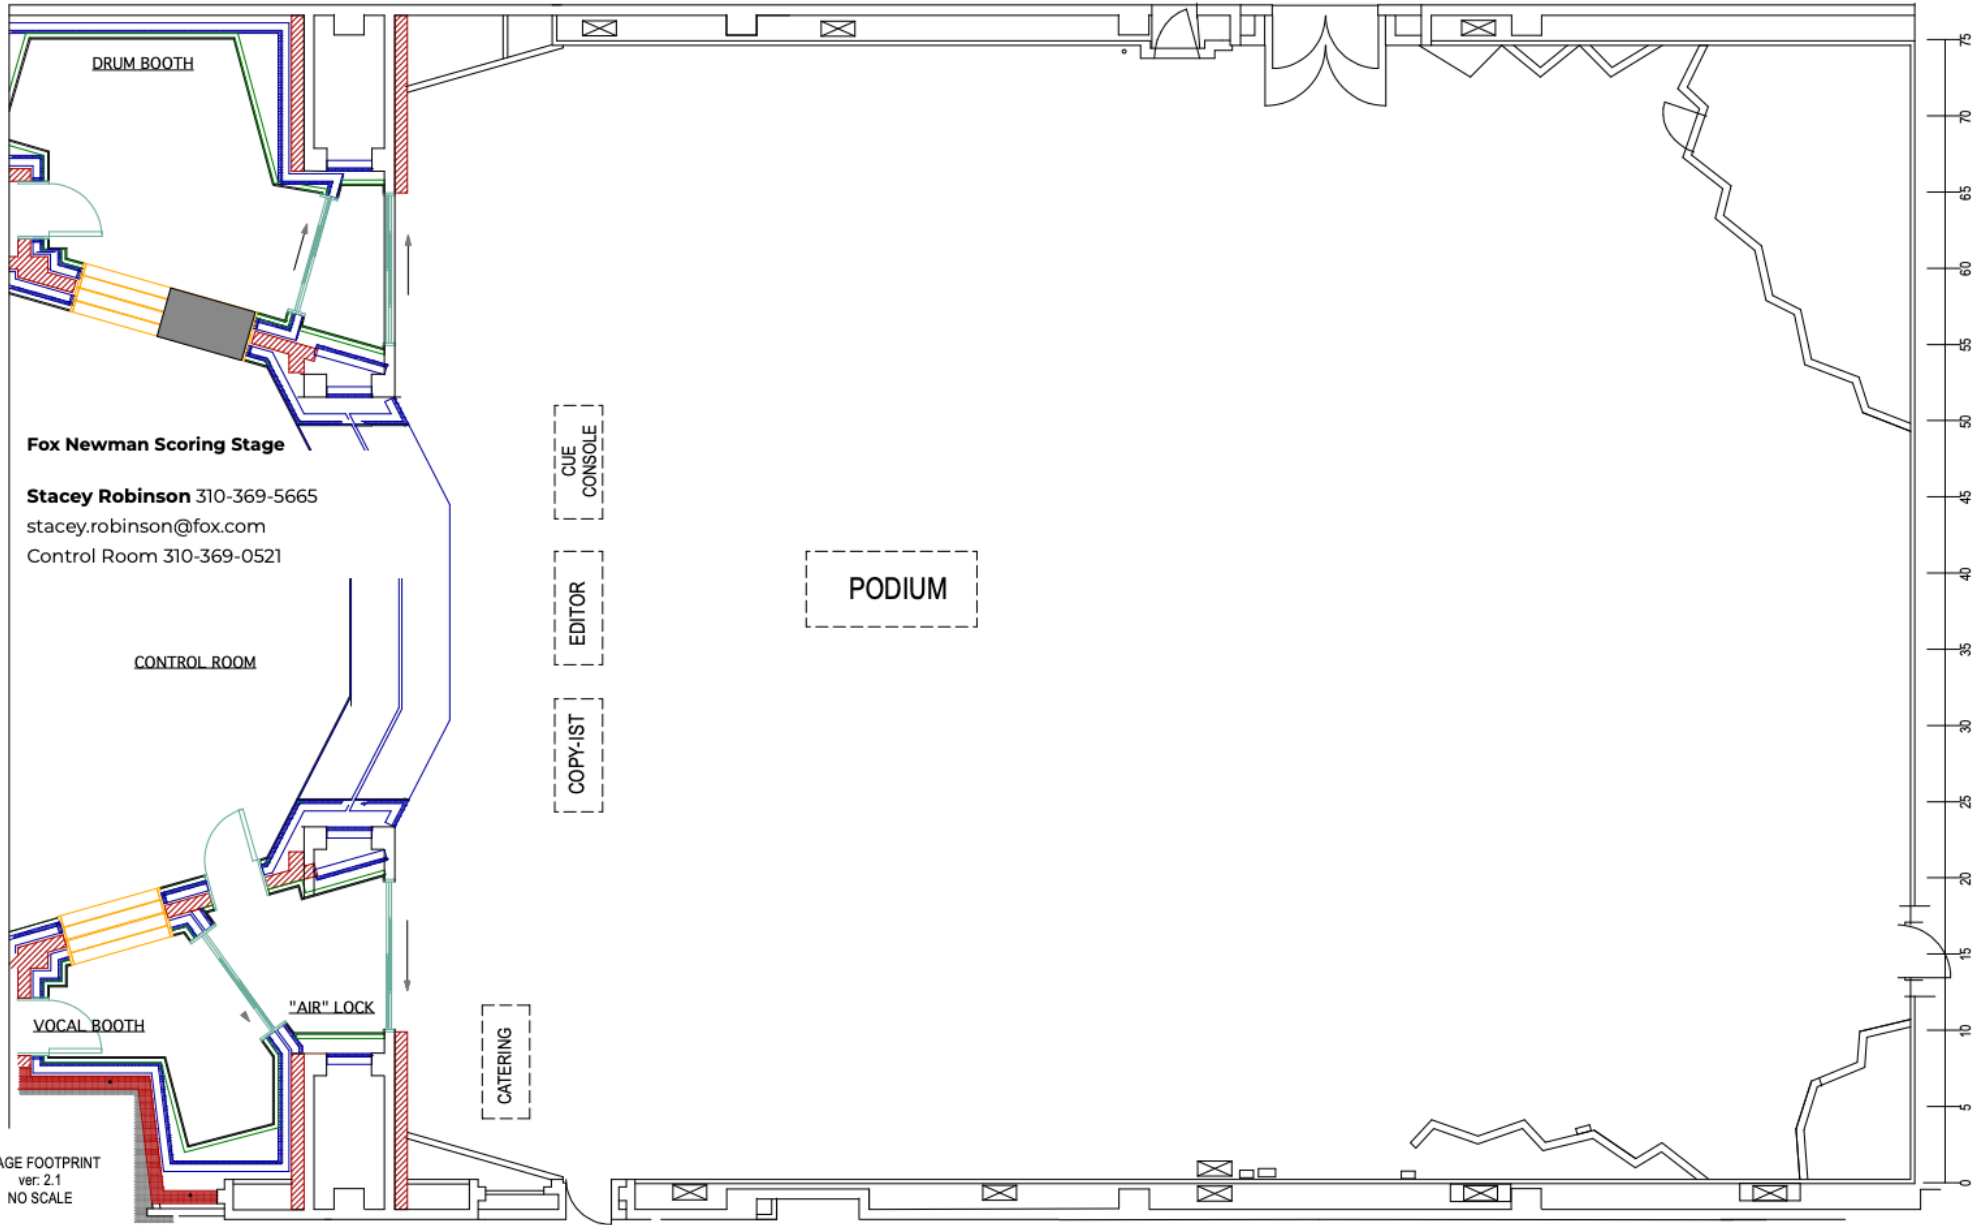

97ft x 75ft

Fox Newman Scoring Stage

Stacey Robinson 310-369-5665
stacey.robinson@fox.com
Control Room 310-369-0521

STAGE FOOTPRINT
ver. 2.1
NO SCALE

UPDATED-15 Sept 2017